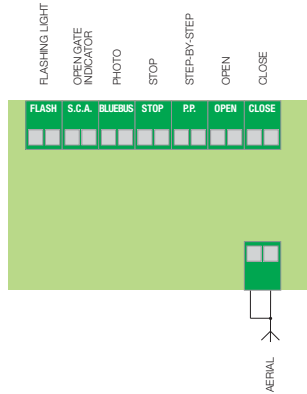

WALKY

POP

POP 7124

HOPP 7124

ROBUS 350

ROBUS 400/600/1000

RO1000/RO1010

RO1124

ROAD

RO300

RUN

NAKED

TH1551/TH2251

L-BAR/M-BAR

S-BAR

X-BAR